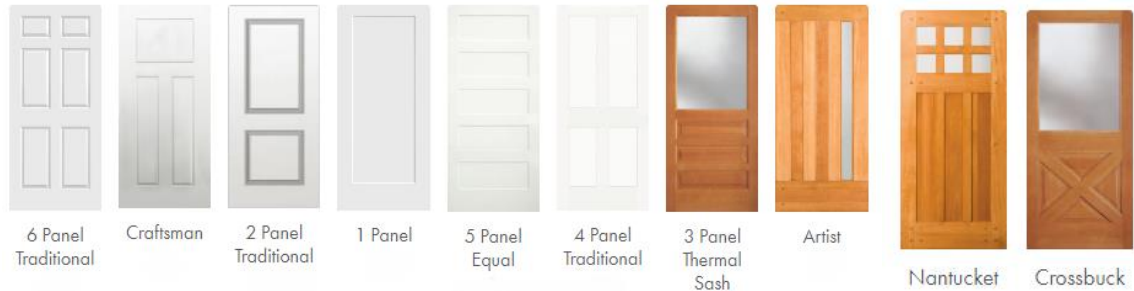

Product Offering Overview – EBM IQ

EBM IQ offers a variety of both stocked and non-stocked door options and configurations, within our Exterior and Interior catalogs.

Exterior

Brands

Configurations

Slabs, single prehung and double prehung with options for sidelites, transoms and fire rating.

Exterior Fiberglass and Steel Doors

We offer both stocked and non-stock options from the Heritage, Belleville, Vista Grande and HD Steel families. This includes a variety of door and sidelite styles, sizes, textures and glass options and Layouts.

Examples:

Exterior Wood Doors

We offer our stock exterior wood doors and stock sidelites with options in various sizes of Fir or Knotty Alder and various glass layouts in clear or satin etch glass.

Examples:

Interior

Brands

We have both stock and non-stock options available.

Configurations

Slabs, single prehung and double prehung, 2 panel bypass, 2 panel bifold, and 4 panel bifold with options for fire rating.