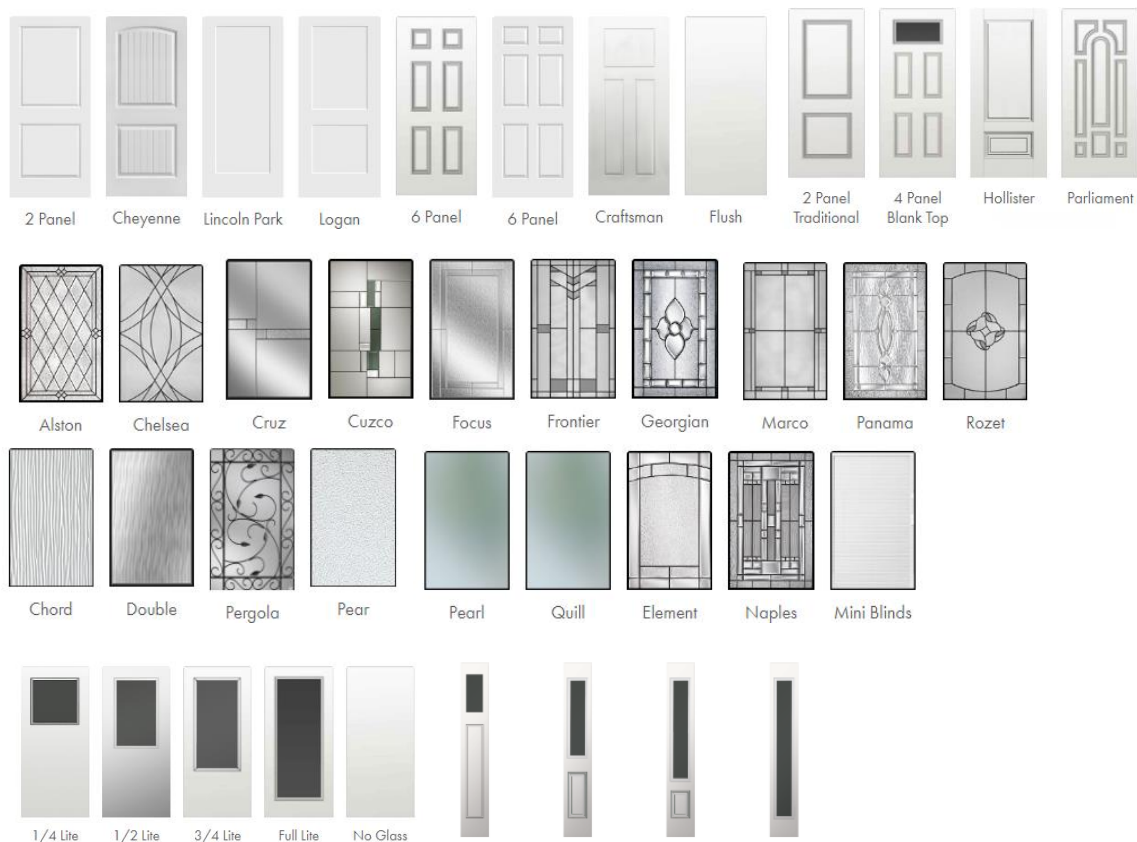

Product Offering Overview – EBM IQ

EBM IQ offers a variety of both stocked and non-stocked door options and configurations, within our Exterior and Interior catalogs.

Exterior

Brands

Configurations

Slabs, single prehung and double prehung with options for sidelites, transoms and fire rating.

Exterior Fiberglass and Steel Doors

We offer both stocked and non-stock options from the Heritage, Belleville, Vista Grande and HD Steel families. This includes a variety of door and sidelite styles, sizes, textures and glass options and Layouts.

Examples: