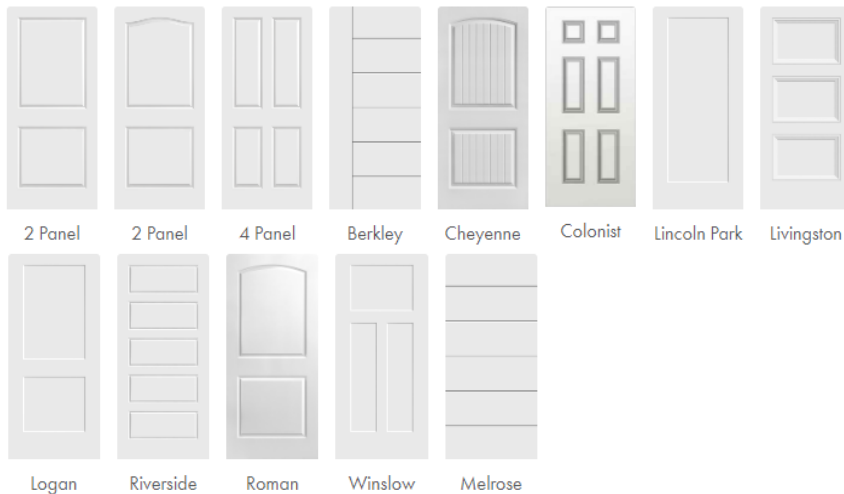

Examples:

Exterior Wood Doors

We offer our stock exterior wood doors and stock sidelites with options in various sizes of Fir or Knotty Alder and various glass layouts in clear or satin etch glass.

Examples:

Interior

Brands

We have both stock and non-stock options available.

Configurations

Slabs, single prehung and double prehung, 2 panel bypass, 2 panel bifold, and 4 panel bifold with options for fire rating.

Interior Flush Doors

Flush doors are offered in Red Oak, Birch, Primed and Mahogany veneer species in various sizes.

Interior Molded Doors

Molded doors are offered in a variety of door styles with options for thickness, texture and smooth or hollow core and fire rating.

Examples:

Interior Stile and Rail Doors

Stile and Rail doors are offered in a variety of door styles with options for fire rating, thickness, species, lite options (1 lite, 10 lite, 15 lite), and glass models.