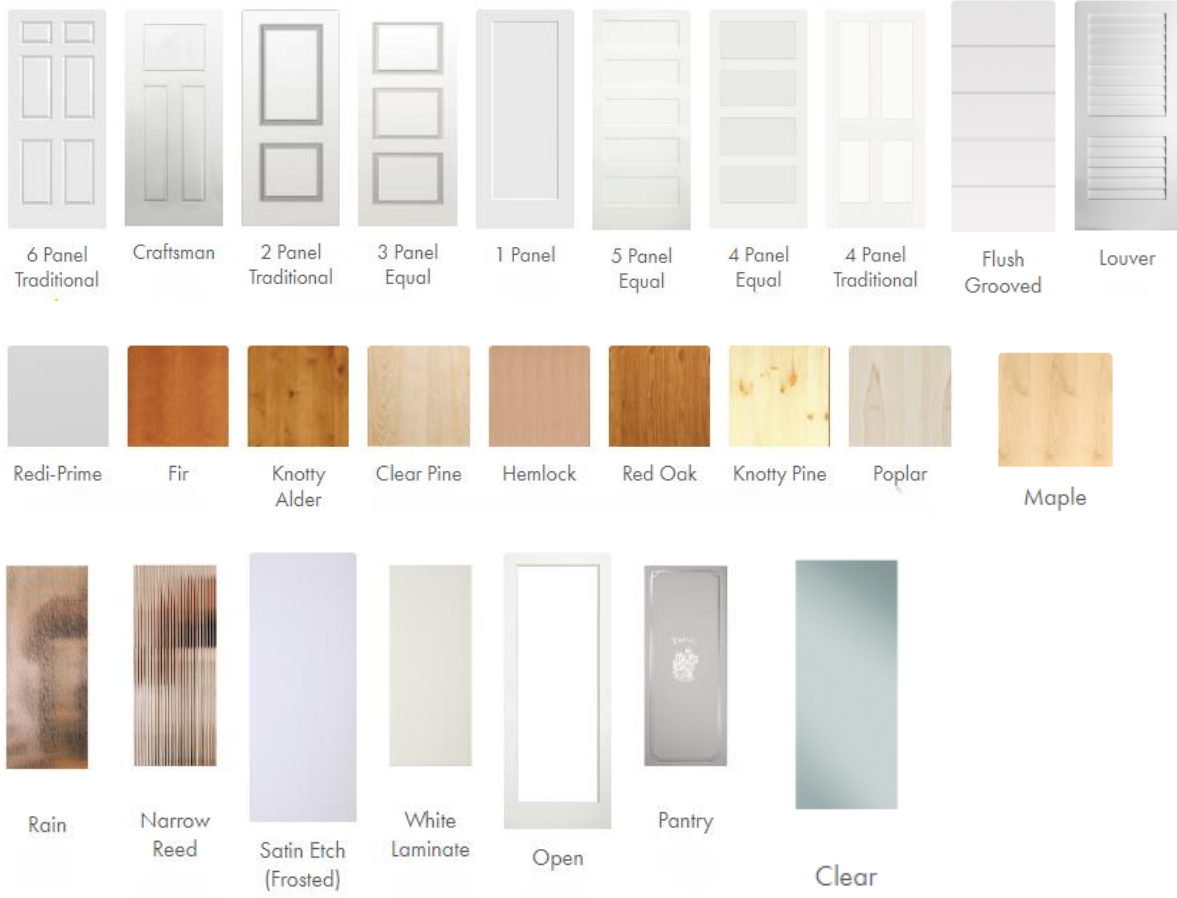

Interior Stile and Rail Doors

Stile and Rail doors are offered in a variety of door styles with options for fire rating, thickness, species, lite options (1 lite, 10 lite, 15 lite), and glass models.

Examples:

Additional Options

Our prehung units have options for different jambs, hinges, sills etc.

We offer options for cut downs and prefinish.

**Not seeing something you are looking for, no problem! Empire is always happy to help with custom orders, just contact your sales representative and they can help.