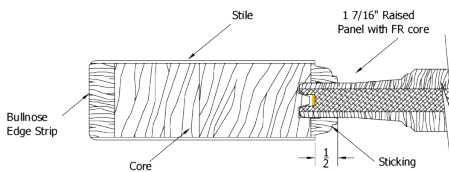

Frontline Cladding Adders						
Ext. Jamb	Sgl Dr	Dbl Dr	Sgl SL	Dbl SL		
4 9/16 Jamb	318	368	243	478		
6 9/16 Jamb	356	416	287	566		
Brickmold	Black	Bronze	Green	Sandtone	White	Crown

List pricing is used. Contact your dealer for details.