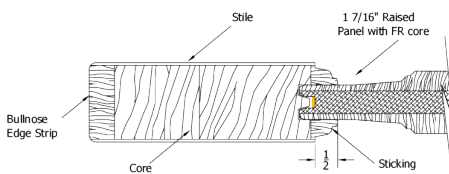

7465 Knotty Alder

6 9/16 Knotty Alder Exterior Jamb
Bronze Adjustable Sill
Q-Ion Weatherstrip
4x4 Hinges
Brickmold

Simpson®
Door Company

Hinge Colors

Exterior Wood Door Adders	
Prep Slab to Empire Specs	14
Prep Slab to Custom Specs	26
Spring Hinge	55
Remove Sill	-20
Handicap Sill(3'-0")	23
Adj. Outswing Sill	33
Remove Brickmould	-16
Back Cut Brickmould	35
Multi-Point Lock 6'-8"	760
Multi-Point Lock 8'-0"	850

6'-8" x 1-3/4"			
	Slab	Prehung	Dbl w/Astragal
2'-6"	520	882	2084
2'-8"	520	882	2084
3'-0"	520	882	2084

6'-8" Adders	(slab price + adder)		
Ext. Jamb	4 9/16	6 9/16	7 1/4
FJ Primed	161	192	210
Clear Hemlock	240	309	342
Knotty Alder	362		