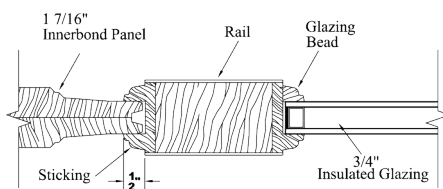

Frontline Cladding Adders						
Ext. Jamb	Sgl Dr	Dbl Dr	Sgl SL	Dbl SL		
4 9/16 Jamb	318	368	243	478		
6 9/16 Jamb	356	416	287	566		
Brickmold	Black	Bronze	Green	Sandtone	White	Crown

List pricing is used. Contact your dealer for details.