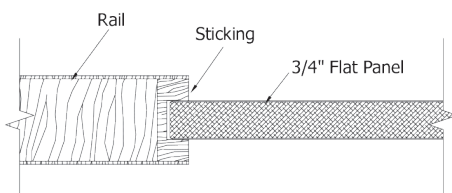

6'-8" x 1-3/4"			
	Slab	Prehung	Dbl w/Astragal
3'-0"	934	1296	2912

Exterior Wood Door Adders	
Prep Slab to Empire Specs	14
Prep Slab to Custom Specs	26
Spring Hinge	55
Remove Sill	-20
Handicap Sill(3'-0")	23
Adj. Outswing Sill	33
Remove Brickmould	-16
Back Cut Brickmould	35
Multi-Point Lock 6'-8"	760
Multi-Point Lock 8'-0"	850

6'-8" Adders	(slab price + adder)		
Ext. Jamb	4 9/16	6 9/16	7 1/4
FJ Primed	161	192	210
Clear Hemlock	240	309	342
Knotty Alder	362