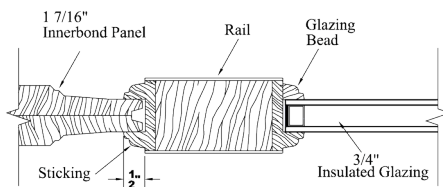

Frontline Cladding Adders						
Ext. Jamb	Sgl Dr	Dbl Dr	Sgl SL	Dbl SL		
4 9/16 Jamb	318	368	243	478		
6 9/16 Jamb	356	416	287	566		
Brickmold	Black	Bronze	Green	Sandtone	White	Crown

List pricing is used. Contact your dealer for details.