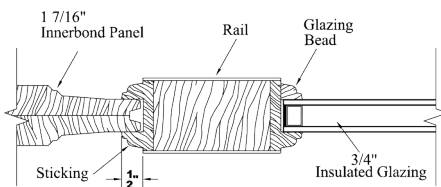

Frontline Cladding Adders						
Ext. Jamb	Sgl Dr	Dbl Dr	Sgl SL	Dbl SL		
4 9/16 Jamb	318	368	243	478		
6 9/16 Jamb	356	416	287	566		
Brickmold	Black	Bronze	Green	Sandtone	White	Crown

List pricing is used. Contact your dealer for details.