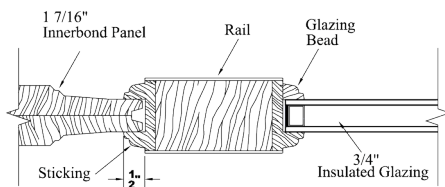

6'-8" x 1-3/4"			
	Slab	Prehung	Dbl w/Astragal
3'-0"	1053	1362	3044

Exterior Wood Door Adders	
Prep Slab to Empire Specs	14
Prep Slab to Custom Specs	26
Spring Hinge	55
Remove Sill	-20
Handicap Sill(3'-0")	23
Adj. Outswing Sill	33
Remove Brickmould	-16
Back Cut Brickmould	35
Multi-Point Lock 6'-8"	760
Multi-Point Lock 8'-0"	850

6'-8" Adders	(slab price + adder)		
Ext. Jamb	4 9/16	6 9/16	7 1/4
FJ Primed	161	192	210
Clear Hemlock	240	309	342
Knotty Alder	362