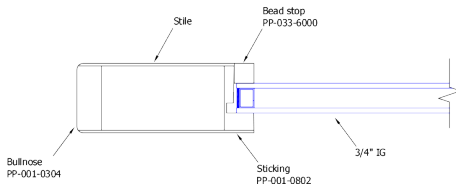

6'-8" Side Lite			
	7701SE		Side
single	1'-2"	1152	Left or Right*
double	1'-2"	2304	Both

6'-8" Adders	(slab price + adder)		
Ext. Jamb	4 9/16	6 9/16	7 1/4
FJ Primed	161	192	210
Clear Hemlock	240	309	342
Knotty Alder	362		