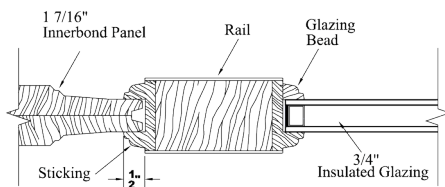

6'-8" x 1-3/4"			
	Slab	Prehung	Dbl w/Astragal
3'-0"	787	1096	2512

Exterior Wood Door Adders	
Prep Slab to Empire Specs	14
Prep Slab to Custom Specs	26
Spring Hinge	55
Remove Sill	-20
Handicap Sill(3'-0")	23
Adj. Outswing Sill	33
Remove Brickmould	-16
Back Cut Brickmould	35
Multi-Point Lock 6'-8"	760
Multi-Point Lock 8'-0"	850

6'-8" Adders	(slab price + adder)		
Ext. Jamb	4 9/16	6 9/16	7 1/4
FJ Primed	161	192	210
Clear Hemlock	240	309	342
Knotty Alder	362