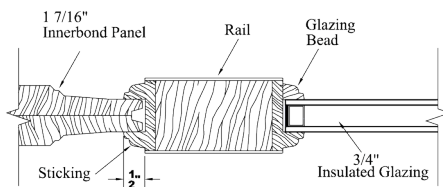

6'-8" Side Lite		7702	Side
single	1'-2"	947	Left or Right*
double	1'-2"	1894	Both

6'-8" Adders	(slab price + adder)		
Ext. Jamb	4 9/16	6 9/16	7 1/4
FJ Primed	161	192	210
Clear Hemlock	240	309	342
Knotty Alder	362		