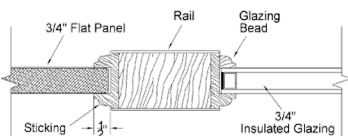

9510 Side Lite

9541 Door

Frontline Cladding Adders

Ext. Jamb	Sgl Dr	Dbl Dr	Sgl SL	Dbl SL		
4 9/16 Jamb	318	368	243	478		
6 9/16 Jamb	356	416	287	566		
Brickmold	Black	Bronze	Green	Sandtone	White	Crown